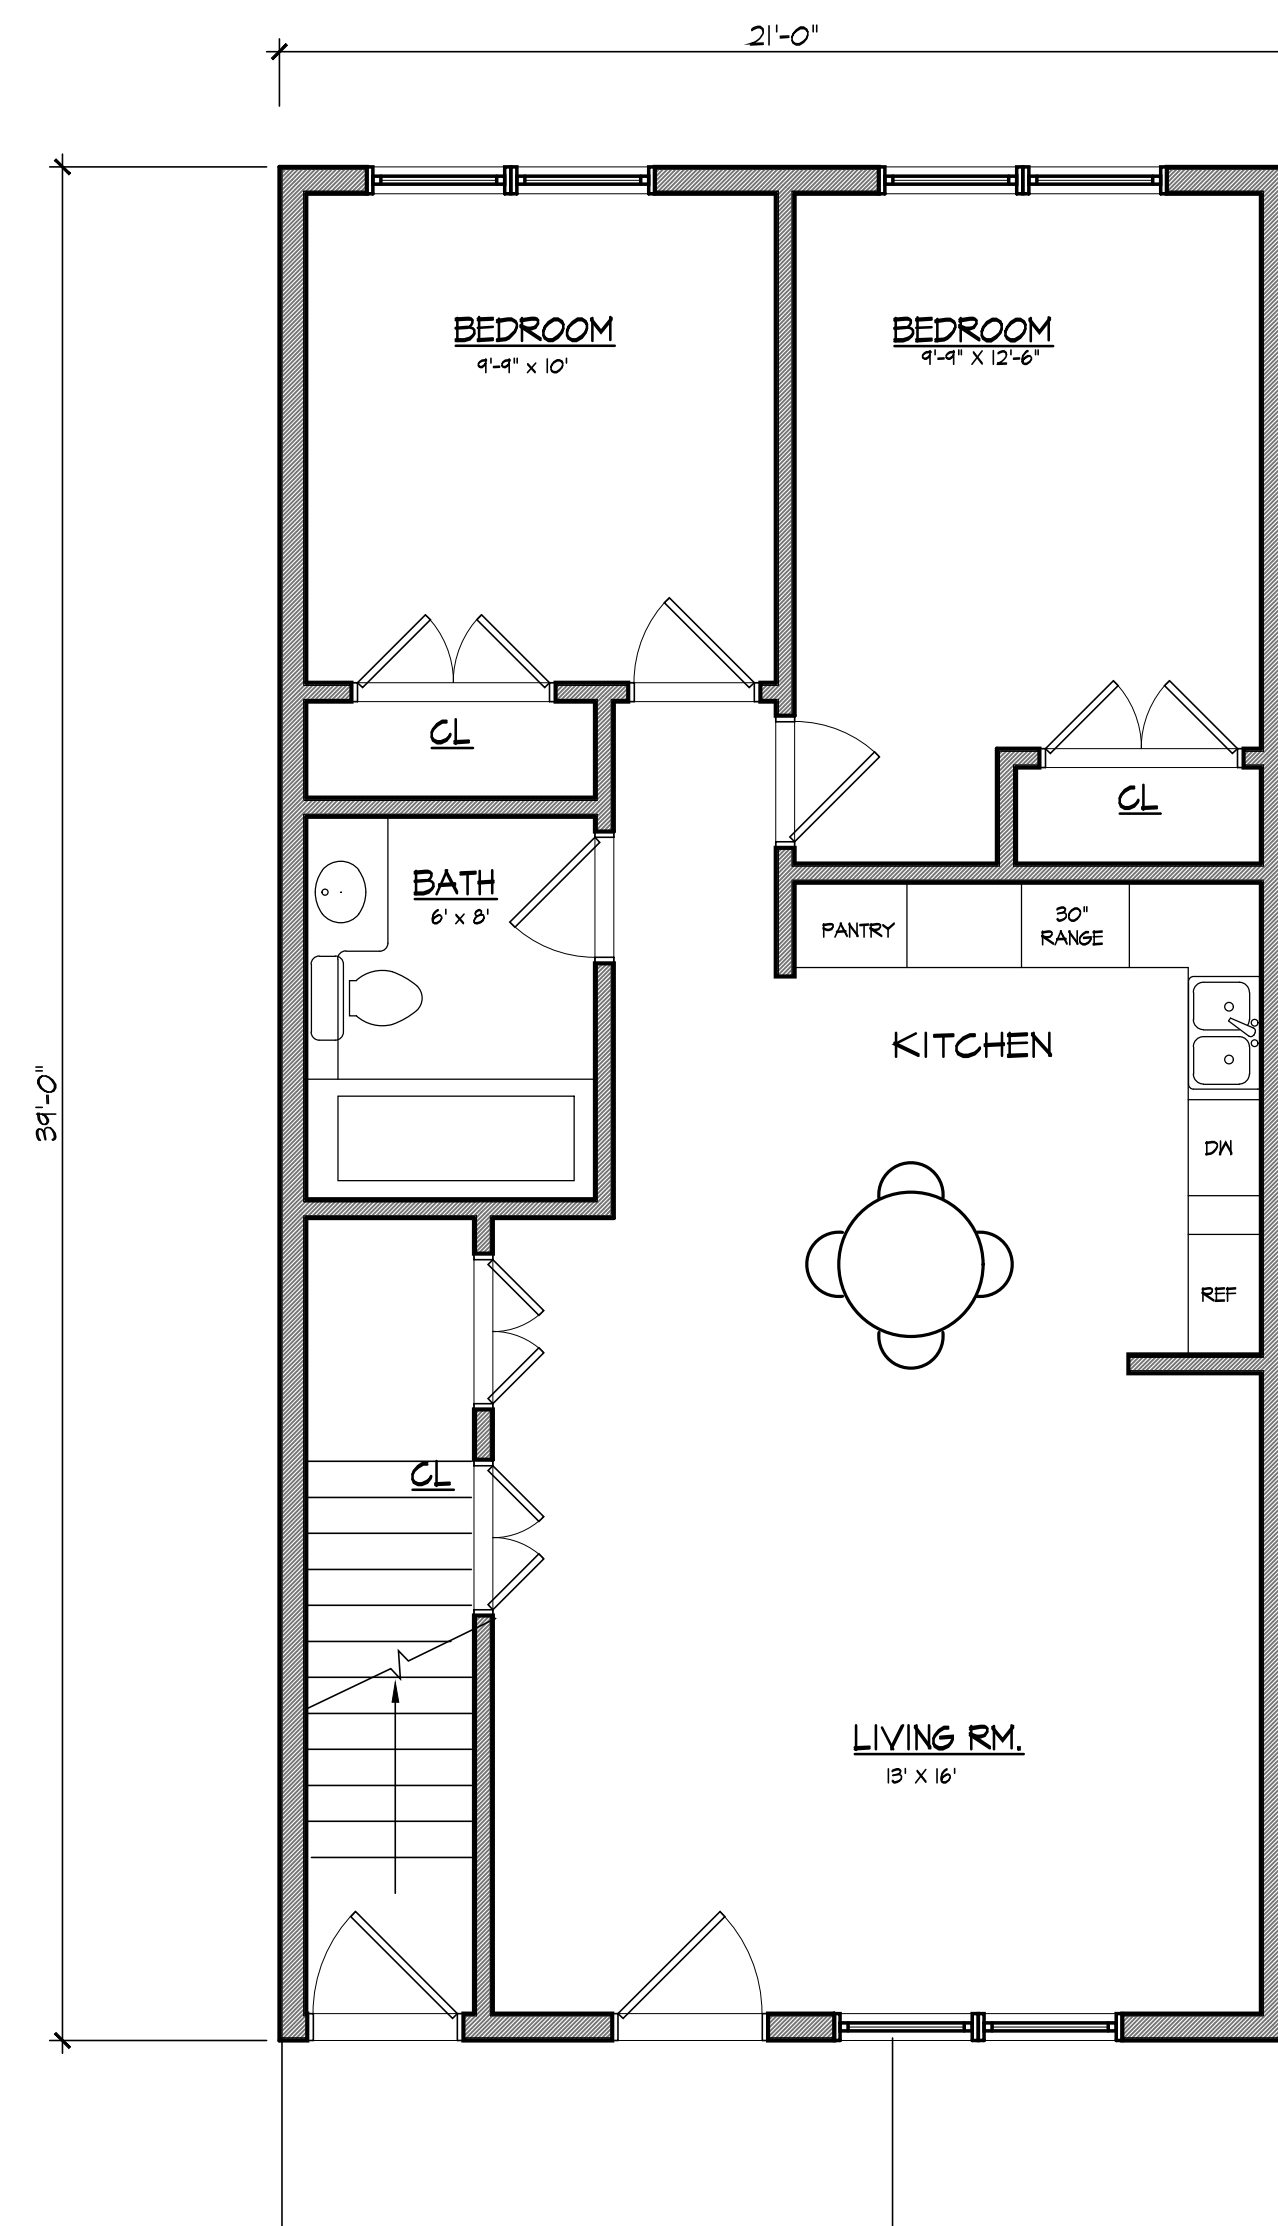

① ONE BEDROOM UNIT FIRST FLOOR
SCALE: 1/4" = 1'-0"

② ONE BEDROOM UNIT SECOND FLOOR
SCALE: 1/4" = 1'-0"

HIERARCHY
 7 Gaynor Avenue, Manhasset, New York 11030
 516.627.1007 Tel 516.627.1107 Fax

GRAND ST. APARTMENTS
 TOWN OF NORTH HEMPSTEAD

Seal

DATE	10/26/15
REV.	11/2/15
ONE BEDROOM UNIT	
DESIGNED BY	T.J.G.
DRAWN BY	M.R.P.
CHECKED BY	S.P.

A-1

① TWO BEDROOM UNIT FIRST FLOOR
SCALE: 1/4" = 1'-0"

② TWO BEDROOM UNIT SECOND FLOOR
SCALE: 1/4" = 1'-0"

HIERARCHY
 7 Gaynor Avenue, Manhasset, New York 11030
 516.627.1007 Tel 516.627.1101 Fax

GRAND ST. APARTMENTS
 TOWN OF NORTH HEMPSTEAD

Seal

DATE	10/26/15
REV.	11/2/15
TWO BEDROOM UNIT	
DESIGNED BY	T.J.C.
DRAWN BY	M.R.P.
CHECKED BY	S.P.