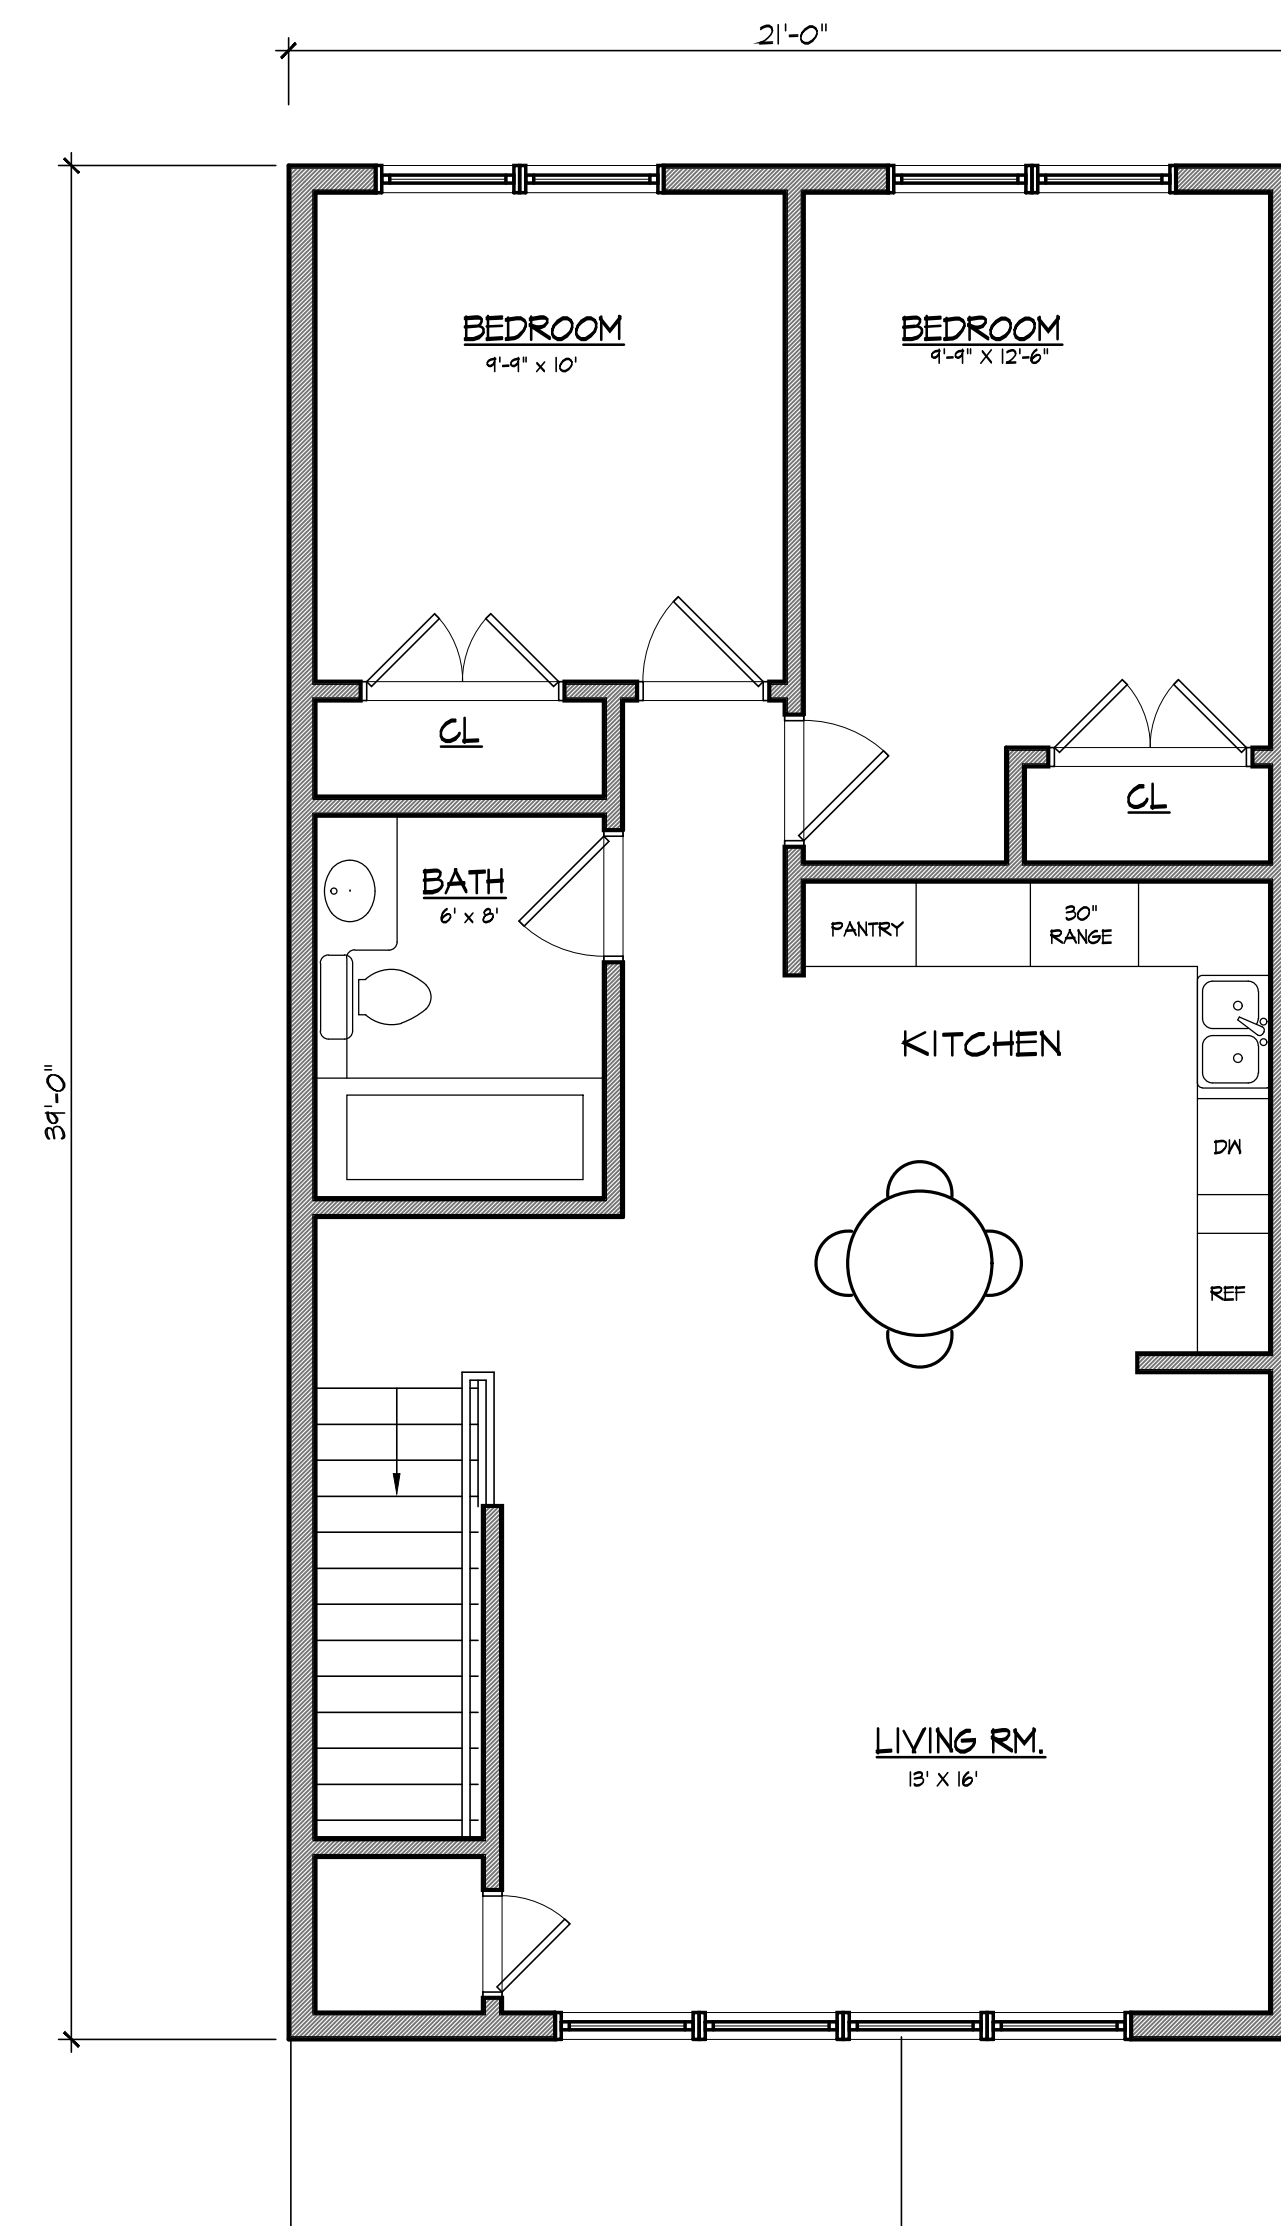

① ONE BEDROOM UNIT FIRST FLOOR
SCALE: 1/4" = 1'-0"

② ONE BEDROOM UNIT SECOND FLOOR
SCALE: 1/4" = 1'-0"

HIERARCHY
 7 Gaynor Avenue, Manhasset, New York 11030
 516.627.1007 Tel 516.627.1107 Fax

GRAND ST. APARTMENTS
 TOWN OF NORTH HEMPSTEAD

Seal

DATE	10/26/15
REV.	11/2/15
ONE BEDROOM UNIT	
DESIGNED BY	T.J.G.
DRAWN BY	M.R.P.
CHECKED BY	S.P.

A-1

① TWO BEDROOM UNIT FIRST FLOOR
SCALE: 1/4" = 1'-0"

② TWO BEDROOM UNIT SECOND FLOOR
SCALE: 1/4" = 1'-0"

HIERARCHY
 7 Gaynor Avenue, Manhasset, New York 11030
 516.627.1007 Tel 516.627.1101 Fax

GRAND ST. APARTMENTS
 TOWN OF NORTH HEMPSTEAD

Seal

DATE	10/26/15
REV.	11/2/15
TWO BEDROOM UNIT	
DESIGNED BY	T.J.C.
DRAWN BY	M.R.P.
CHECKED BY	S.P.