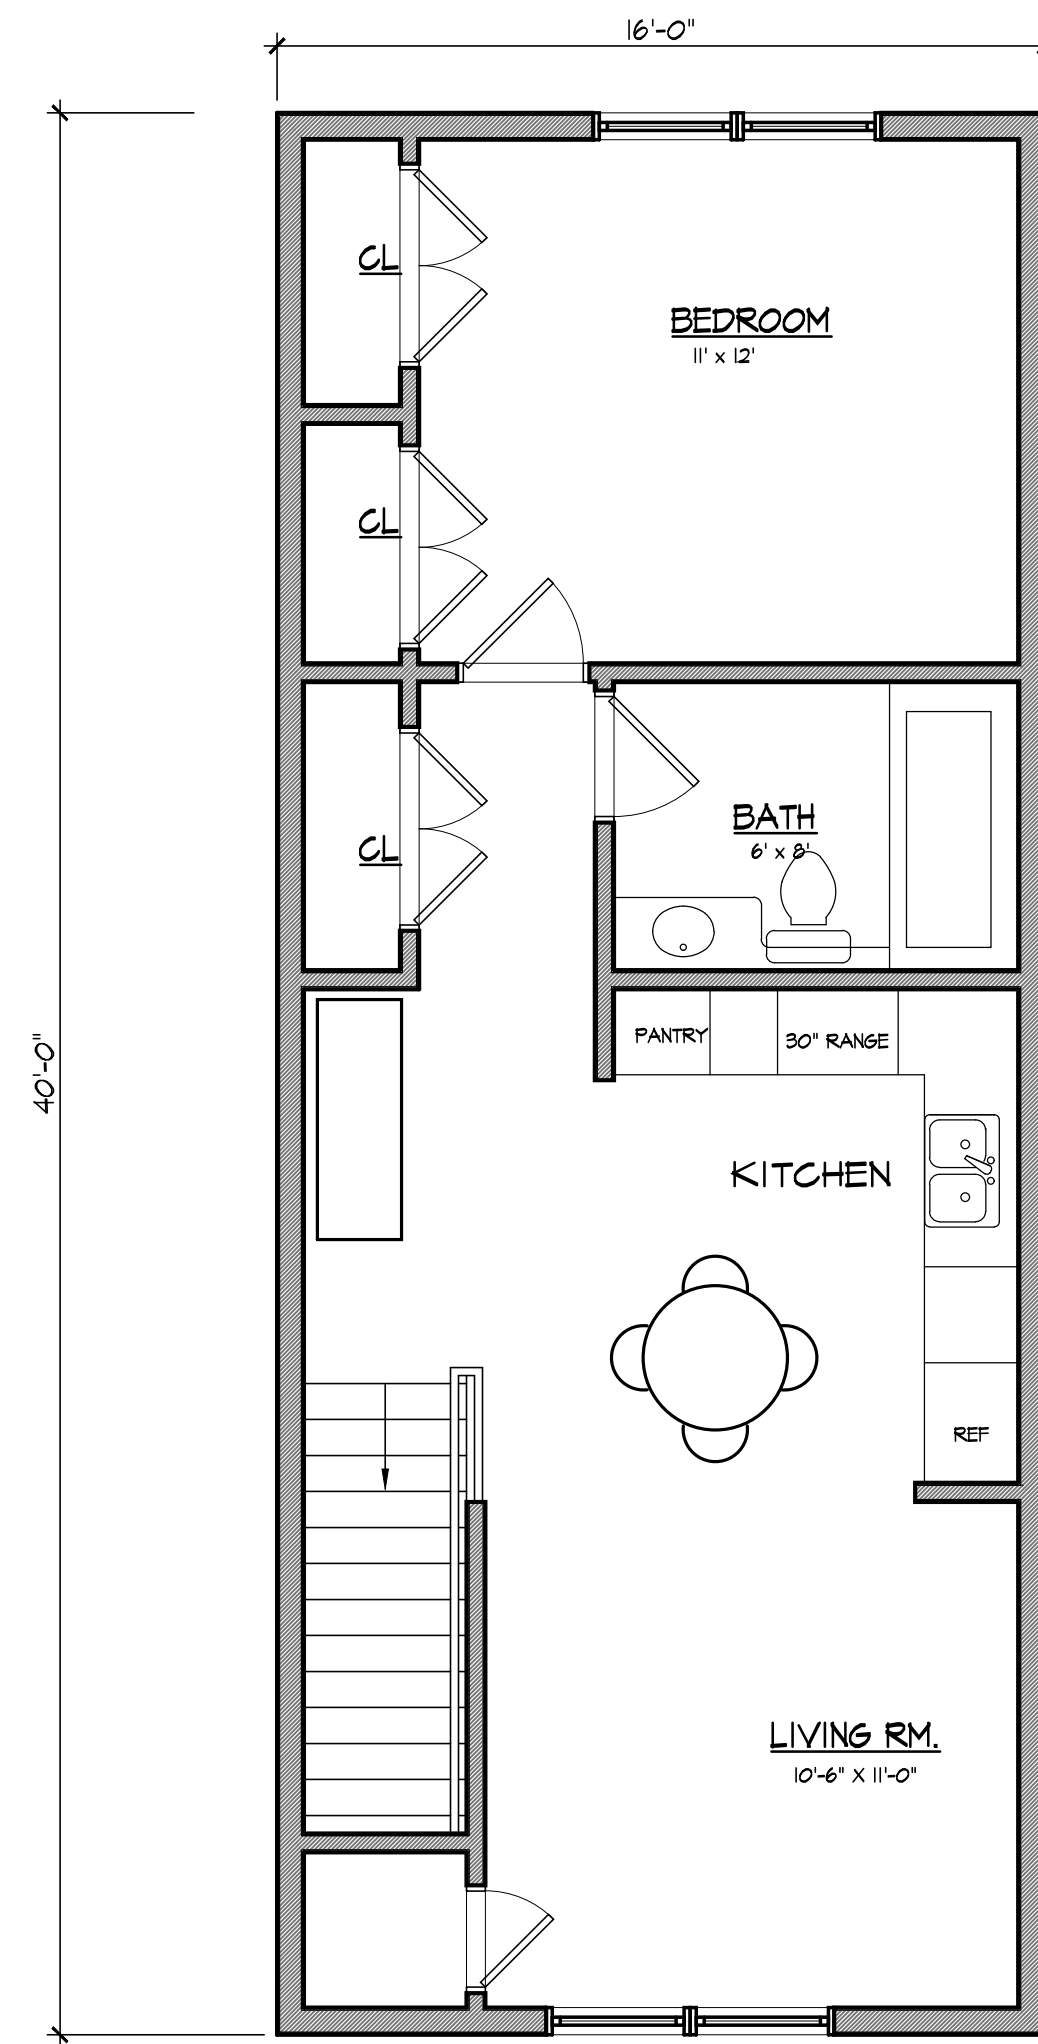

① ONE BEDROOM UNIT FIRST FLOOR
SCALE: 1/4" = 1'-0"

② ONE BEDROOM UNIT SECOND FLOOR
SCALE: 1/4" = 1'-0"

HIERARCHY
 7 Gaynor Avenue, Manhasset, New York 11030
 516.627.1007 Tel 516.627.1107 Fax

GRAND ST. APARTMENTS
 TOWN OF NORTH HEMPSTEAD

Seal

DATE	10/26/15
REV.	11/2/15
ONE BEDROOM UNIT	
DESIGNED BY	T.J.G.
DRAWN BY	M.R.P.
CHECKED BY	S.P.

A-1

① TWO BEDROOM UNIT FIRST FLOOR
SCALE: 1/4" = 1'-0"

② TWO BEDROOM UNIT SECOND FLOOR
SCALE: 1/4" = 1'-0"

HIERARCHY
 7 Gaynor Avenue, Manhasset, New York 11030
 516.627.1007 Tel 516.627.1101 Fax

GRAND ST. APARTMENTS
 TOWN OF NORTH HEMPSTEAD

Seal

DATE	10/26/15
REV.	11/2/15
TWO BEDROOM UNIT	
DESIGNED BY	T.J.C.
DRAWN BY	M.R.P.
CHECKED BY	S.P.